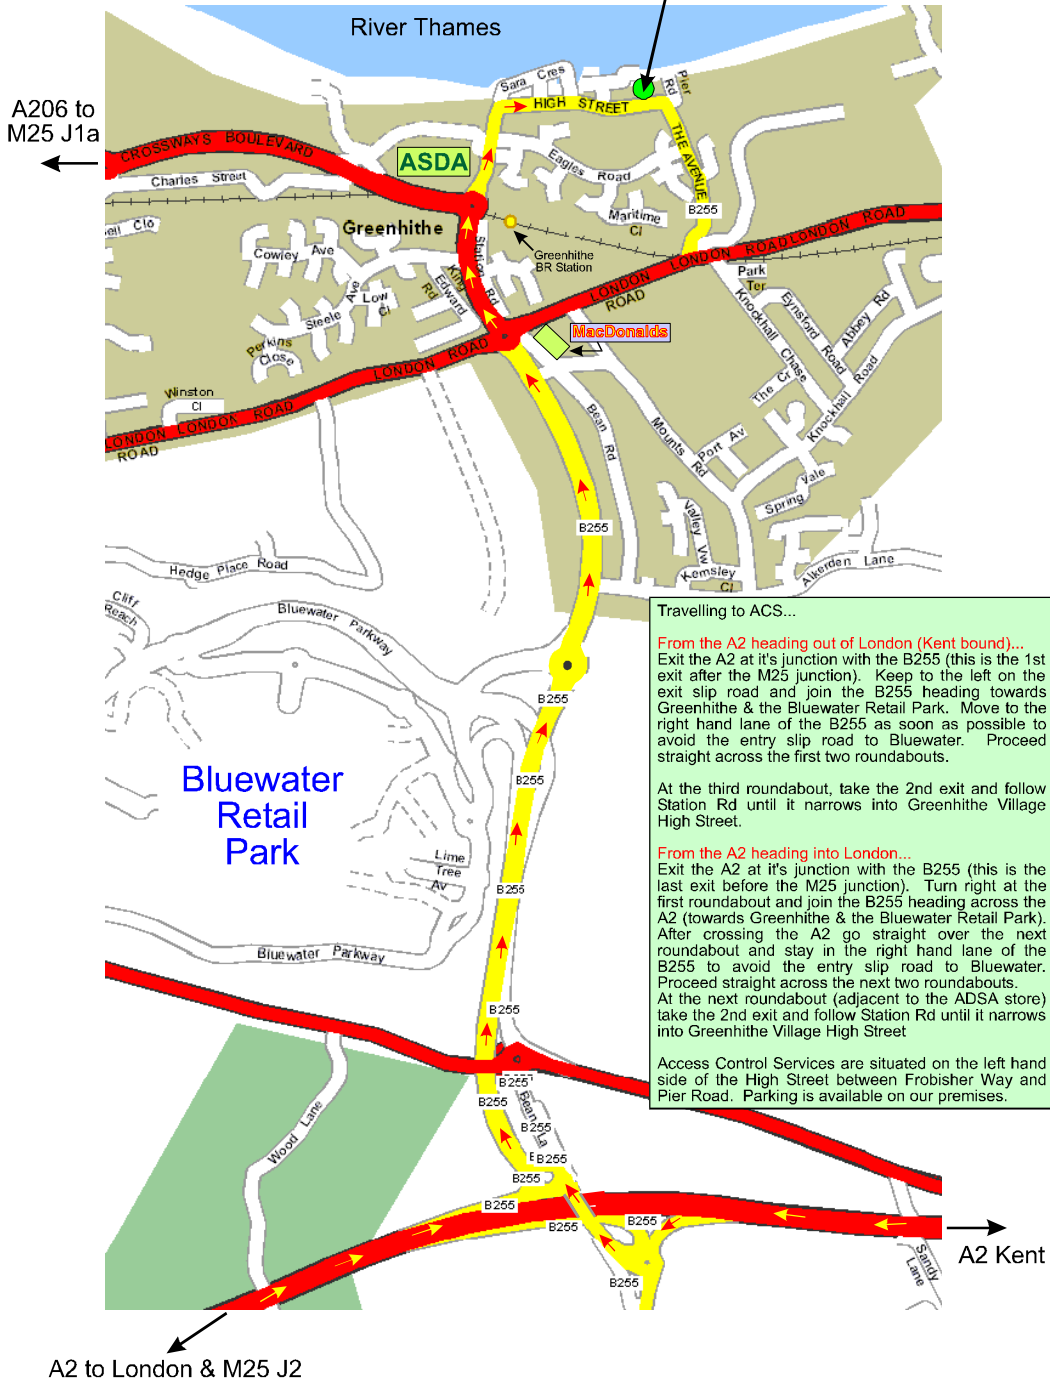

How to find Access Control Services...

We are here!

Travelling to ACS...

From the A2 heading out of London (Kent bound)...
 Exit the A2 at it's junction with the B255 (this is the 1st exit after the M25 junction). Keep to the left on the exit slip road and join the B255 heading towards Greenhithe & the Bluewater Retail Park. Move to the right hand lane of the B255 as soon as possible to avoid the entry slip road to Bluewater. Proceed straight across the first two roundabouts.

At the third roundabout, take the 2nd exit and follow Station Rd until it narrows into Greenhithe Village High Street.

From the A2 heading into London...
 Exit the A2 at it's junction with the B255 (this is the last exit before the M25 junction). Turn right at the first roundabout and join the B255 heading across the A2 (towards Greenhithe & the Bluewater Retail Park). After crossing the A2 go straight over the next roundabout and stay in the right hand lane of the B255 to avoid the entry slip road to Bluewater. Proceed straight across the next two roundabouts. At the next roundabout (adjacent to the ASDA store) take the 2nd exit and follow Station Rd until it narrows into Greenhithe Village High Street

Access Control Services are situated on the left hand side of the High Street between Frobisher Way and Pier Road. Parking is available on our premises.